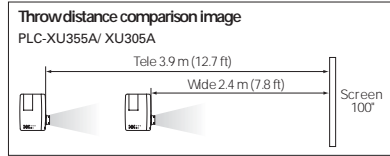

Bright 3,500 Lumens (PLC-XU355A/ XU350A)

PLC-XU355A/ XU350A achieve a bright 3,500 lumens thanks to a number of advanced technologies in their optical engine and a 225 W lamp. Approaching the brightness of many large, multi-lamp models, these advanced projectors are suited to a wide range of applications in event halls, classrooms, and meeting rooms.

PLC-XU305A/ XU300A: 3,000 lumens

Wide-Range 1.6x Zoom (PLC-XU355A/ XU305A)

The wide-range 1.6x zoom lens lets you project a 100" image from as close as 2.4 meters (7.8 ft) from the screen, to as far away as 3.9 meters (12.7 ft). That makes it a lot easier to find suitable places to set the projector up.

PLC-XU305A/ XU300A: 1.2x Zoom

Other Features

- USB Memory Viewer (XU355A/XU305A)
- PJ Link compatibility
- 17-Language on-screen menu
- Custom startup logo
- User logo (screen capture)
- No show
- Freeze Frame
- Presentation timer

Terminals

PLC-XU355A/ XU305A

PLC-XU350A/ XU300A

Specifications